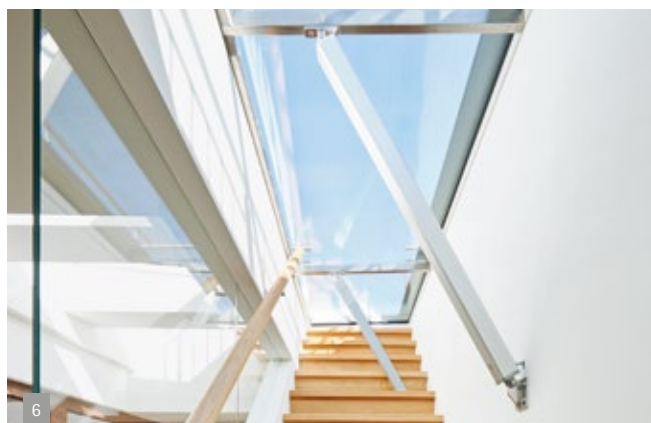

s: 211E2 Roof exit –
roof drive variants

Bolt drive (RA):

Spindle drive (SA):

- 1 Visible drive parts RA
- 2 Mounting SA on the sash
- 3 View from interior to exterior, partially opened sash
- 4 View from interior to exterior, completely open sash
- 5 View from interior, window closed – no drive parts visible
- 6 View from interior, window closed