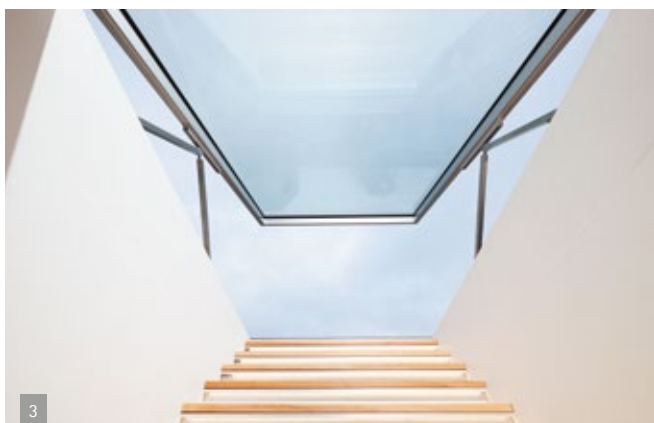

s: 211E2 Roof exit –
roof drive variants

Bolt drive (RA):

Spindle drive (SA):

- 1 Visible drive parts RA
- 2 Mounting SA on the sash
- 3 View from interior to exterior, partially opened sash
- 4 View from interior to exterior, completely open sash
- 5 View from interior, window closed – no drive parts visible
- 6 View from interior, window closed