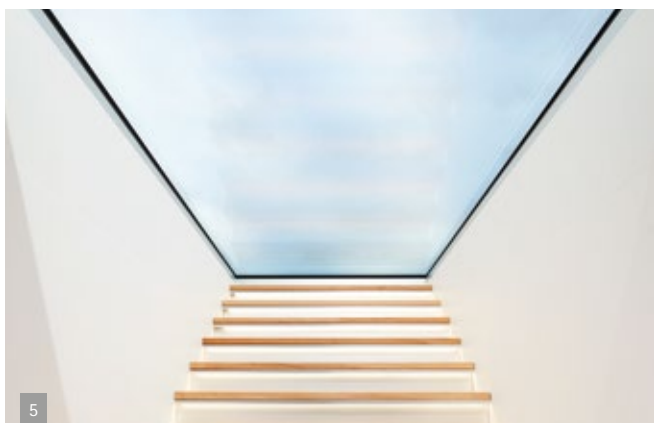

s: 211E2 Roof exit –
roof drive variants

Bolt drive (RA):

Spindle drive (SA):

- 1 Visible drive parts RA
- 2 Mounting SA on the sash
- 3 View from interior to exterior, partially opened sash
- 4 View from interior to exterior, completely open sash
- 5 View from interior, window closed – no drive parts visible
- 6 View from interior, window closed